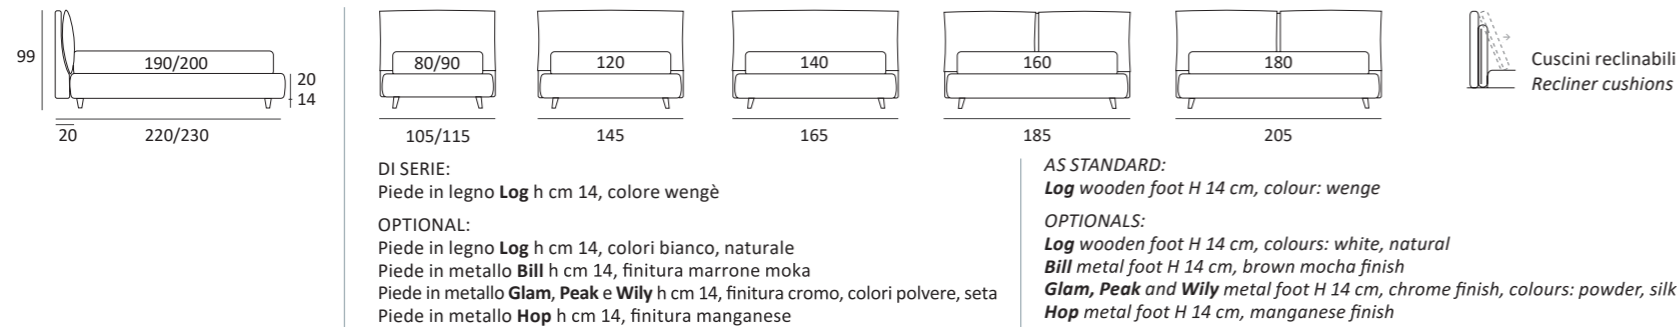

QUIET COMPATTO

QUIET LIFT