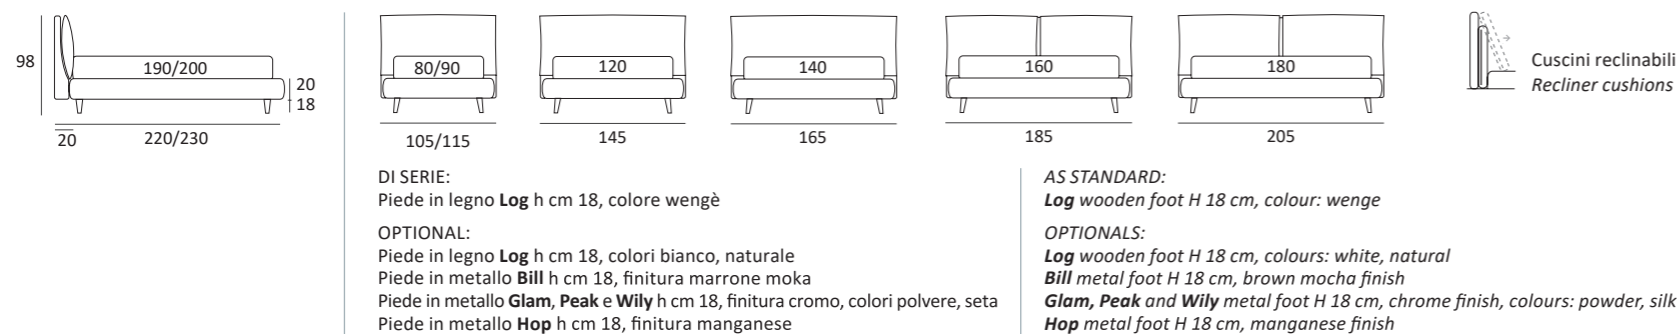

Tipologie piedi e ruote / Feet and Wheels

PIEDI IN LEGNO WOOD FEET

PIEDI IN METALLO METAL FEET