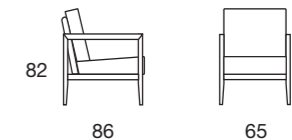

FINITURE LEGNO / WOOD FINISHINGS / FINITIONS BOIS