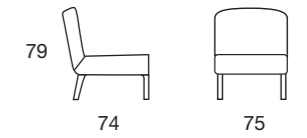

Maiorca

FINITURE LEGNO / WOOD FINISHINGS / FINITIONS BOIS

Minorca

FINITURE LEGNO / WOOD FINISHINGS / FINITIONS BOIS