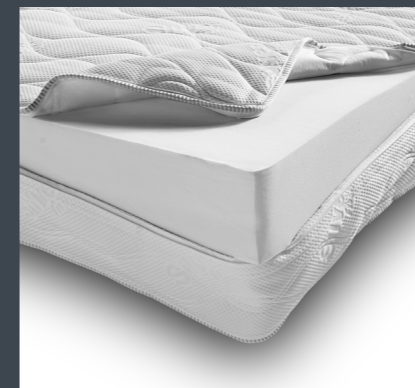

MATERASSI

STANDARD POLIURETANO INDEFORMABILE
H.21 cm L.193 cm