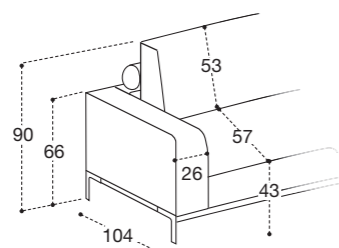

SPALLIERA PIUMA
FEATHER BACK CUSHION
DOSSIER PLUME